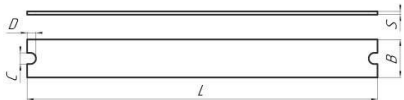

### DETAILS of FURNITURE (latoflex)

**GOST 21178-2006**

	Dimensions of parts	Permissible deviations
Leight, mm L	450 — 1590	± 1,5mm/run.m
Width, mm B	23,38,53,64,66,68,83,170	± 0,5mm
Thickness, mm S	8,10,12	± 0,3 mm for curved ± 0,5 mm for flat

	SORT	PRICE per m3	
		CURVE	
		Length, mm ≤ 680	Length, mm > 680
THE FLEX HAS A WIDTH OF 50 MM AND MORE	A/BB	500	530
THE FLEX WIDTH FROM 38 MM TO 50 MM	A/BB	600	630

	Dimensions of parts	Permissible deviations
Leight, mm L	1 590	± 1,0 mm/run.m
Width, mm B	170	± 0,5 — 1,0 mm/run.m
Groove width, mm C	50	± 1,0 mm/run.m
Groove depth, mm D	50	± 1,0 mm/run.m
Thickness, mm S	8	± 1,0 mm

WIDTH	SORT	PRICE, euro.m3
THE FLEX 1590X170X8MM WITH GROOVES	A/BB	646